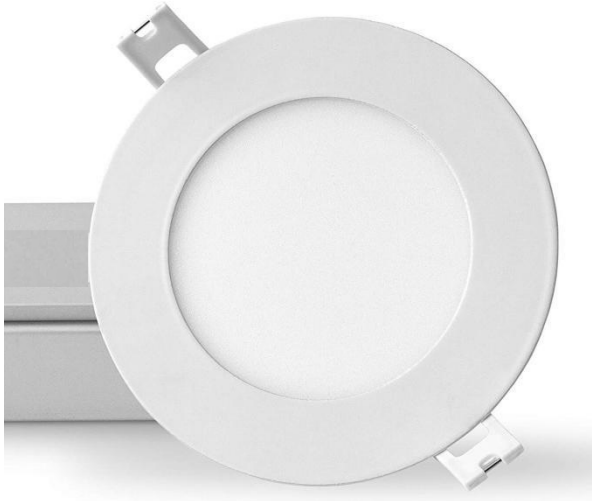

6" LED Slim Panel 3CCT

FEATURES

- High grade PC diffuser with no yellowing after aging
- Slim profile and snap springs to install direct under Joist
- Compatible to most of LED and WIFI Dimmers
- IC rated and damp location approved
- SLEEK junction box with, EZ connect clips and quick connectors

SPECIFICATIONS

Part No.	Finish	Size	Power	Input Voltage	Luminous Flux	3CCT
EDS1018	White	Ø 7 1/8" * H11'3W		120V	1050LM	30/40K/50K